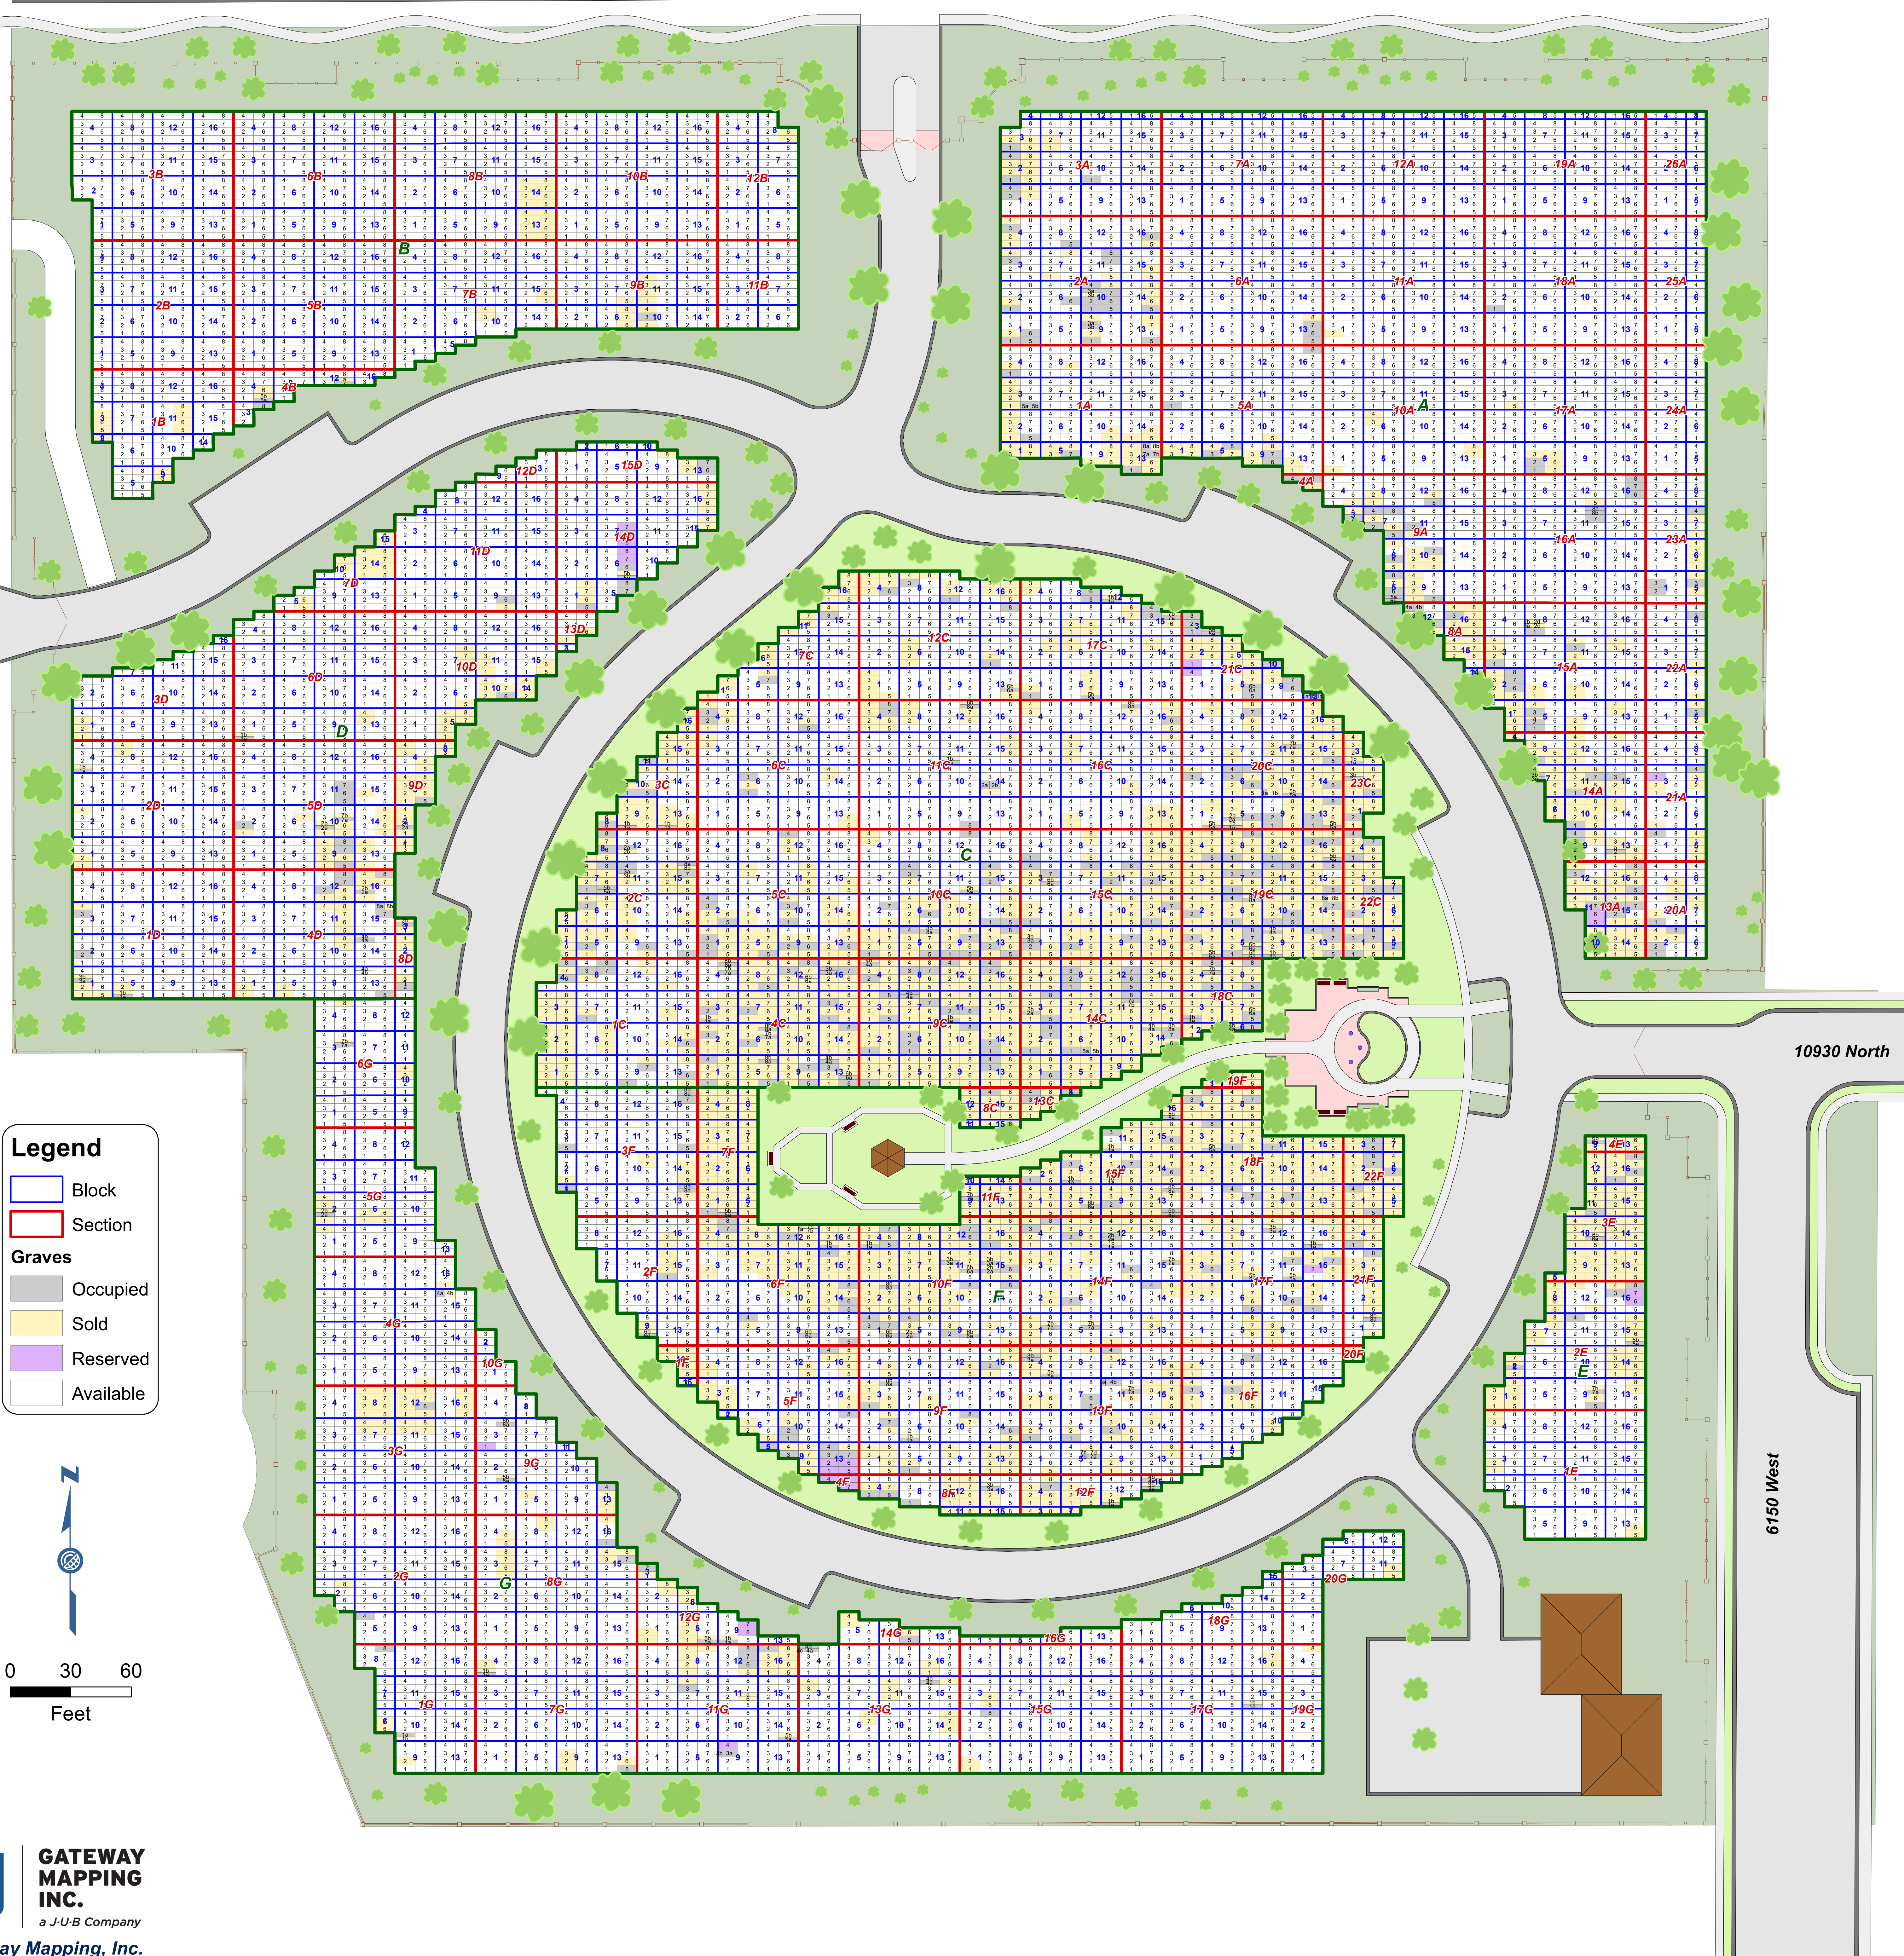

# HIGHLAND CITY CEMETERY

**Legend**

- Block
- Section
- Graves
  - Occupied
  - Sold
  - Reserved
  - Available

0 30 60  
Feet

N